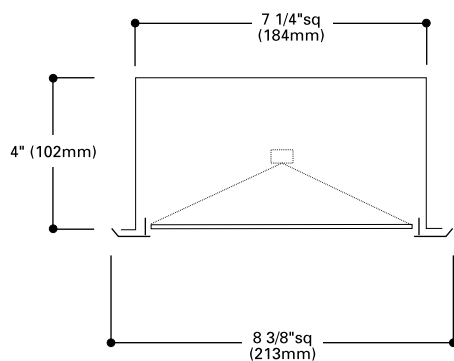

DIMENSIONS

DESCRIPTION

The RF Recessed Square Series, when connected to an emergency battery source, provides remote mount lighting in several trim finishes to match different types of existing installations. Your choice of voltages available in either 1- or 2-socket models.

RFRecessed Square

**Recessed Square
Less Battery
Incandescent Lamps**

EMERGENCY LIGHTING

- Recessed square with gasketed torsion spring trim steel housing and junction box
- Mounting brackets and bars available – BH2
- Double contact bayonet base lamps only. 6, 12, 24, 32/36 or 120 volt
- Local 3 IBEW
- Available in Surface Mount

ORDERING INFORMATION

Catalog No.	Description	Trim, specify	Ship Wt.
RF504	1 Socket D.C. Bayonet Base	W White	4
RF505	2 Sockets D.C. Bayonet Base	W White	4

Double contact bayonet base lamps only. 6, 12, 24, 32/36, or 120 volt. Please specify lamp when ordering.